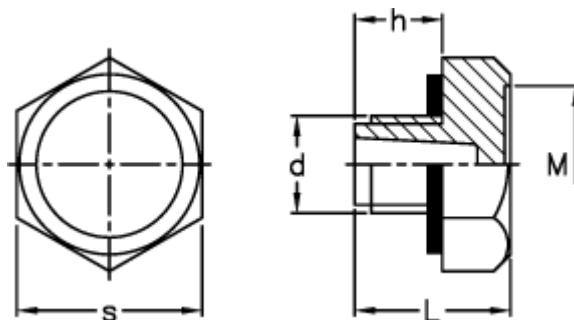

Data Sheet

Article number: 2311058298

Description: E+G Plug
TN.3/4

Measures

d	= G 3/4
h	= 12
L	= 20
M	= 25.0
s	= 32
Tightening torque N m = 10 to 12	